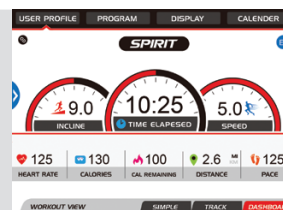

FEATURES

- Oversized 9" bright blue backlit LCD screen with separate Muscle Activation Profile and HR % Profile LED displays
- Direct Speed and Incline buttons to save time and make workouts more efficient
- Remote Handlebar Toggles for both speed and incline allow for secure workout changes without taking your hands off the side handlebars
- Contact and wireless heart rate monitoring options make your workouts more effective (chest strap transmitter included)
- Spacious 22" x 60" workout area with powerful 4.0HP motor
- Adjustable cooling fan and dual speakers with audio jack for comfort and entertainment
- Bluetooth compatible with SPIRIT FIT App to monitor and record your workout data

Handpulse Grips

Adjustable Cooling Fan

Direct Access

Speed Toggles

Incline Toggles

Handlebar Toggles ON/OFF

- Sync Your Workouts
- Multiple User Profiles
- Program Selection
- Track Your Workouts
- 3 Different Displays

EQUIPMENT SPECIFICATIONS

Console	9" Blue Backlit LCD, Heart Rate % Profile, Muscle Activation Profile, Tablet Friendly Reading Rack, Adjustable Fan, Speakers w/3.5mm Audio Jack, Bluetooth SPIRIT FIT App
Programs	Manual, Hill, Fat Burn, Cardio, Strength, Interval, Calories, Fusion, User 1-2, HR 1-2
Heart Rate	Contact & Telemetric, Heart Rate Transmitter Strap Included
Speed/Incline	0.5 - 12 mph / 15 Levels
Handlebar Toggles	Yes, Speed & Incline
Drive Motor	4.0 HP
Deck	1" Thickness
Belt	22" x 60"
Rollers	2.5" (Crowned)
Frame	Folding, Heavy-Gauge High Strength w/ Durable Powder Coat Paint
Dimensions	82" x 35" x 57"
Product Weight	285 lbs.
Max User Weight	425 lbs.