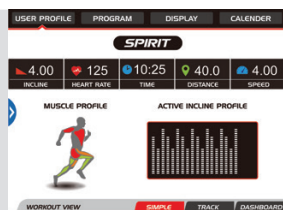

FEATURES

- Oversized 9" bright blue backlit LCD screen with separate Muscle Activation Profile and HR % Profile LED displays
- Direct Speed and Incline buttons to save time and make workouts more efficient
- Remote Handlebar Toggles for both speed and incline allow for secure workout changes without taking your hands off the side handlebars
- Contact and wireless heart rate monitoring options make your workouts more effective (chest strap transmitter included)
- Spacious 22" x 60" workout area with powerful 4.0HP motor
- Adjustable cooling fan and dual speakers with audio jack for comfort and entertainment
- Bluetooth compatible with SPIRIT FIT App to monitor and record your workout data

Handpulse Grips

Adjustable Cooling Fan

Direct Access

Speed Toggles

Incline Toggles

Handlebar Toggles ON/OFF

- Sync Your Workouts
- Multiple User Profiles
- Program Selection
- Track Your Workouts
- 3 Different Displays

EQUIPMENT SPECIFICATIONS

Console	9" Blue Backlit LCD, Heart Rate % Profile, Muscle Activation Profile, Tablet Friendly Reading Rack, Adjustable Fan, Speakers w/3.5mm Audio Jack, Bluetooth SPIRIT FIT App
Programs	Manual, Hill, Fat Burn, Cardio, Strength, Interval, Calories, Fusion, User 1-2, HR 1-2
Heart Rate	Contact & Telemetric, Heart Rate Transmitter Strap Included
Speed/Incline	0.5 - 12 mph / 15 Levels
Handlebar Toggles	Yes, Speed & Incline
Drive Motor	4.0 HP
Deck	1" Thickness
Belt	22" x 60"
Rollers	2.5" (Crowned)
Frame	Folding, Heavy-Gauge High Strength w/ Durable Powder Coat Paint
Dimensions	82" x 35" x 57"
Product Weight	285 lbs.
Max User Weight	425 lbs.